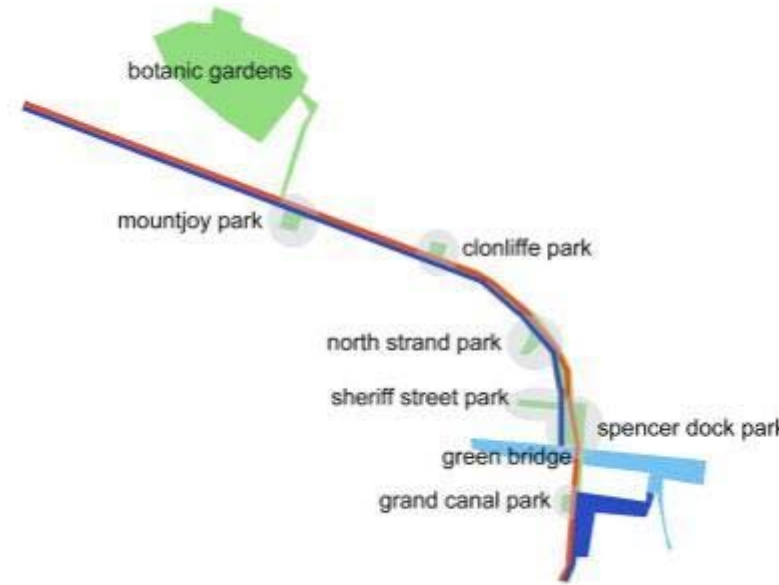

catalyst @ botanic spine

botanic spine

an eco corridor for Dublin city

Catalyst @ Botanic Spine

THE BOTANIC SPINE: an 18 km long orbital linear park that threads through a series of pocket parks; some existing, some proposed. Sheriff Street Park is one such park who's radical redesign acts as a catalyst for the area.

The Spine acts as an eco corridor and greenway that threads together the 6 existing city waterways, the Phoenix Park (Europe's largest city park) and the Botanic Gardens, which serves as the brain of the network that uses the spine as a constant feedback loop to output ecological projects and thinking into the wider city. The Botanic Gardens become the Dublin node in a global ecological system, greening the city, improving plant and animal life along green corridors, raising awareness and getting citizens involved with exciting eco initiatives.

The Spine is also a CPUL (continuous productive urban landscape) with a series of organic food gardens along it

The Spine mimics somewhat the structure and function of the human spine: a network of different systems flowing through the spine; plant and animal life, people, water, cycle route, metro line, digital info, hurling fans heading up to Croker for the big game?

18km ecological corridor for city

spine threads through series of city parks, connecting the city

spine as urban regenerator

A network of different systems flowing through the spine; plant and animal life, people, water, cycle route, metro line, digital info, Hurling fans heading up to Croker for the big game?