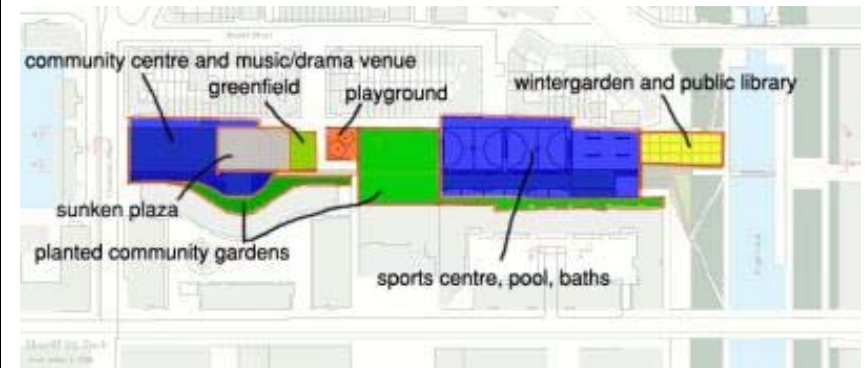

catalyst @ botanic spine

botanic spine

an eco corridor for Dublin city

Catalyst @ Botanic Spine

THE BOTANIC SPINE: an 18 km long orbital linear park that threads through a series of pocket parks; some existing, some proposed. Sheriff Street Park is one such park who's radical redesign acts as a catalyst for the area.

The Spine is also a CPUL (continuous productive urban landscape) with a series of organic food gardens along it

The Spine mimics somewhat the structure and function of the human spine: a network of different systems flowing through the spine; plant and animal life, people, water, cycle route, metro line, digital info, hurling fans heading up to Croker for the big game?

18km ecological corridor for city

spine threads through series of city parks, connecting the city

spine as urban regenerator

A network of different systems flowing through the spine; plant and animal life, people, water, cycle route, metro line, digital info, Hurling fans heading up to Croker for the big game?

figure ground 2008

Sheriff Street park, royal canal park and Liffey park, green bridge

Sheriff Street park : stuff to do : catalyst for community interaction

concept = stuff to do

Dublin's green and blue spaces