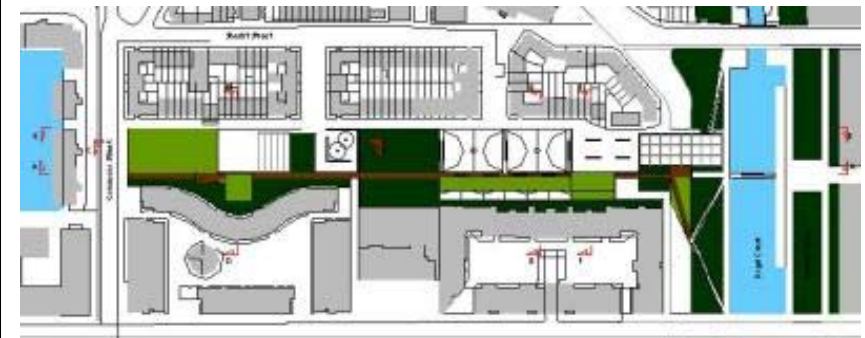

catalyst @ botanic spine

botanic spine

an eco corridor for Dublin city

Catalyst @ Botanic Spine

THE BOTANIC SPINE: an 18 km long orbital linear park that threads through a series of pocket parks; some existing, some proposed. Sheriff Street Park is one such park who's radical redesign acts as a catalyst for the area.

The Spine is also a CPUL (continuous productive urban landscape) with a series of organic food gardens along it

The Spine mimics somewhat the structure and function of the human spine: a network of different systems flowing through the spine; plant and animal life, people, water, cycle route, metro line, digital info, hurling fans heading up to Croker for the big game?

18km ecological corridor for city

spine threads through series of city parks, connecting the city

spine as urban regenerator

A network of different systems flowing through the spine; plant and animal life, people, water, cycle route, metro line, digital info, Hurling fans heading up to Croker for the big game?

figure ground 2008

Sheriff Street park, royal canal park and Liffey park, green bridge

Sheriff Street park : stuff to do : catalyst for community interaction

concept = stuff to do

Dublin's green and blue spaces