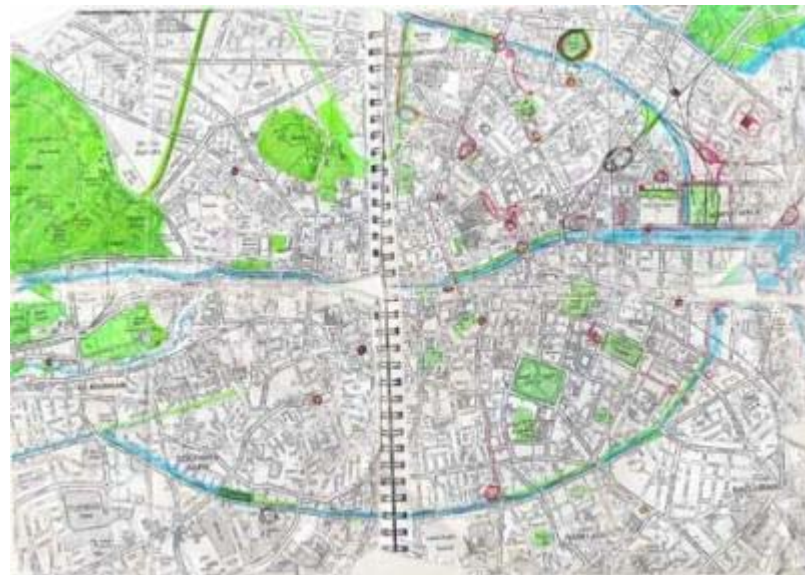

catalyst @ botanic spine

botanic spine

an eco corridor for Dublin city

Catalyst @ Botanic Spine

THE BOTANIC SPINE: an 18 km long orbital linear park that threads through a series of pocket parks; some existing, some proposed. Sheriff Street Park is one such park who's radical redesign acts as a catalyst for the area.

The Spine is also a CPUL (continuous productive urban landscape) with a series of organic food gardens along it

The Spine mimics somewhat the structure and function of the human spine: a network of different systems flowing through the spine; plant and animal life, people, water, cycle route, metro line, digital info, hurling fans heading up to Croker for the big game?

18km ecological corridor for city

spine threads through series of city parks, connecting the city

spine as urban regenerator

A network of different systems flowing through the spine; plant and animal life, people, water, cycle route, metro line, digital info, Hurling fans heading up to Croker for the big game?

figure ground 2008

Sheriff Street park, royal canal park and Liffey park, green bridge

Sheriff Street park : stuff to do : catalyst for community interaction

concept = stuff to do

Dublin's green and blue spaces